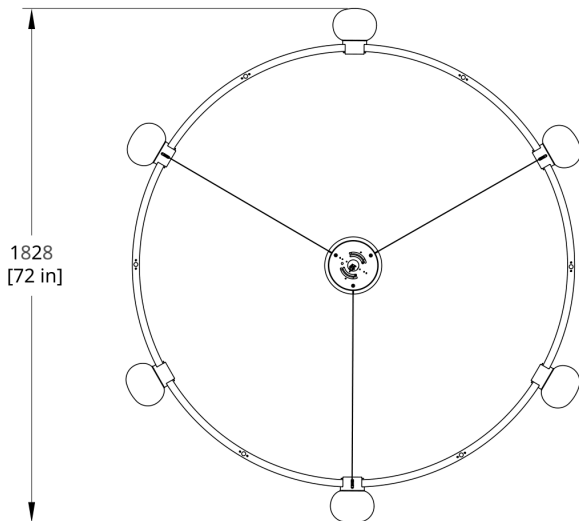

MATERIALS

Steel frame with satin opal globes

PERFORMANCE

6 Globes 1550 lm | 12 Globes 3100 lm

Power Consumption for 6 Globes 54W | 12 Globes 108W

90 CRI

LED LIFESPAN

50k hours

PATENT FILE NUMBER

Patent Number D825,090

CERTIFICATION

UL Listed

Suitable for Damp Locations

**SUSPENSION**

White 8" round housing canopy (Contact your sales rep for more info)

Standard 72" white cord/cable. Recommended Hang Height 54". Minimum Hang Height 48" (central hang method) or 6" (perimeter hang method)

Cord/cable extension available (up to 150"). Field trimmable

PRODUCT DIMENSIONS

72 ØD x 6 in

DIMENSIONAL WEIGHT

223 lbs

YOUR PRODUCT CODE

C6-12-PC42-27-120_TM_DEX

Specification Logic

Drawings

C6-12 Cinema Chandelier Dimension

C6-6 Cinema Chandelier Dimension