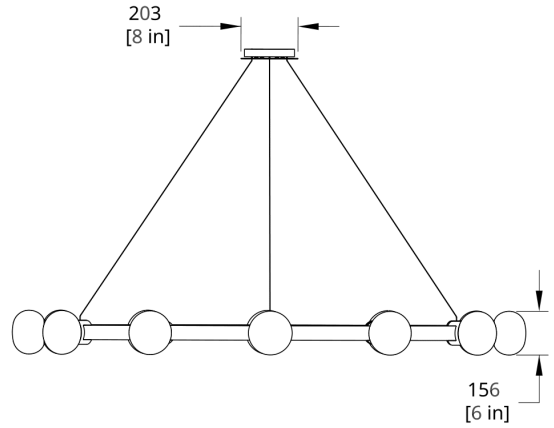

Drawings

C6-12 Cinema Chandelier Dimension

C6-6 Cinema Chandelier Dimension