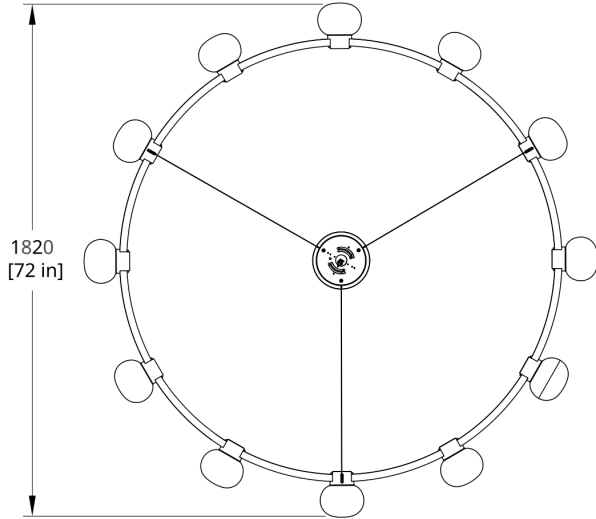

Drawings

C6-12 Cinema Chandelier Dimension

C6-6 Cinema Chandelier Dimension