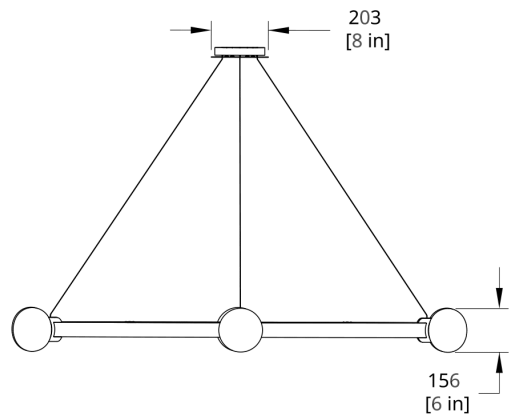

PATENT FILE NUMBER

Patent Number D825,090

CERTIFICATION

UL Listed

Suitable for Damp Locations

**SUSPENSION**

White 8" round housing canopy (Contact your sales rep for more info)

Standard 72" white cord/cable. Recommended Hang Height 54". Minimum Hang Height 48" (central hang method) or 6" (perimeter hang method)

Cord/cable extension available (up to 150"). Field trimmable

PRODUCT DIMENSIONS

72 ØD x 6 in

DIMENSIONAL WEIGHT

223 lbs

YOUR PRODUCT CODE

C6-12-PC42-27-120_TM_DEX

Specification Logic

Drawings

C6-12 Cinema Chandelier Dimension

C6-6 Cinema Chandelier Dimension